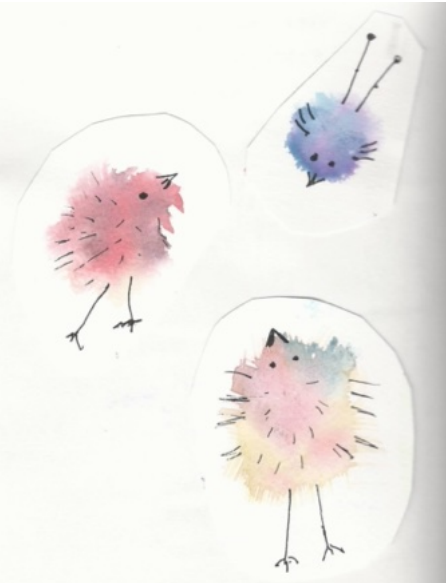

My Watercolour Discovery

Nymans

Whimsical

At Gilly's

24-4-23 Afternoon at Gilly's
Paint a bird & dog series - Tre & Ginger Cake
Great fun!

With Gilly, our attempt at copying

Day 10 - Less Negative Space Complete Sketch

Sketchloose

More Blobs - Day 9, again

Day 10 again
Houghton
Thatched
Cottage

Day 7 - Negative Space.

Kathie

Gilly

Kathie

3-8-23

Gilly

avoid straight lines. Draw shapes.

Gilly 3.8.23

Kathie

Gilly

Cats, Cats, Cats and more Cats

Paul Clark
Youtube video +
Sketch download

One of his
Easier ones!